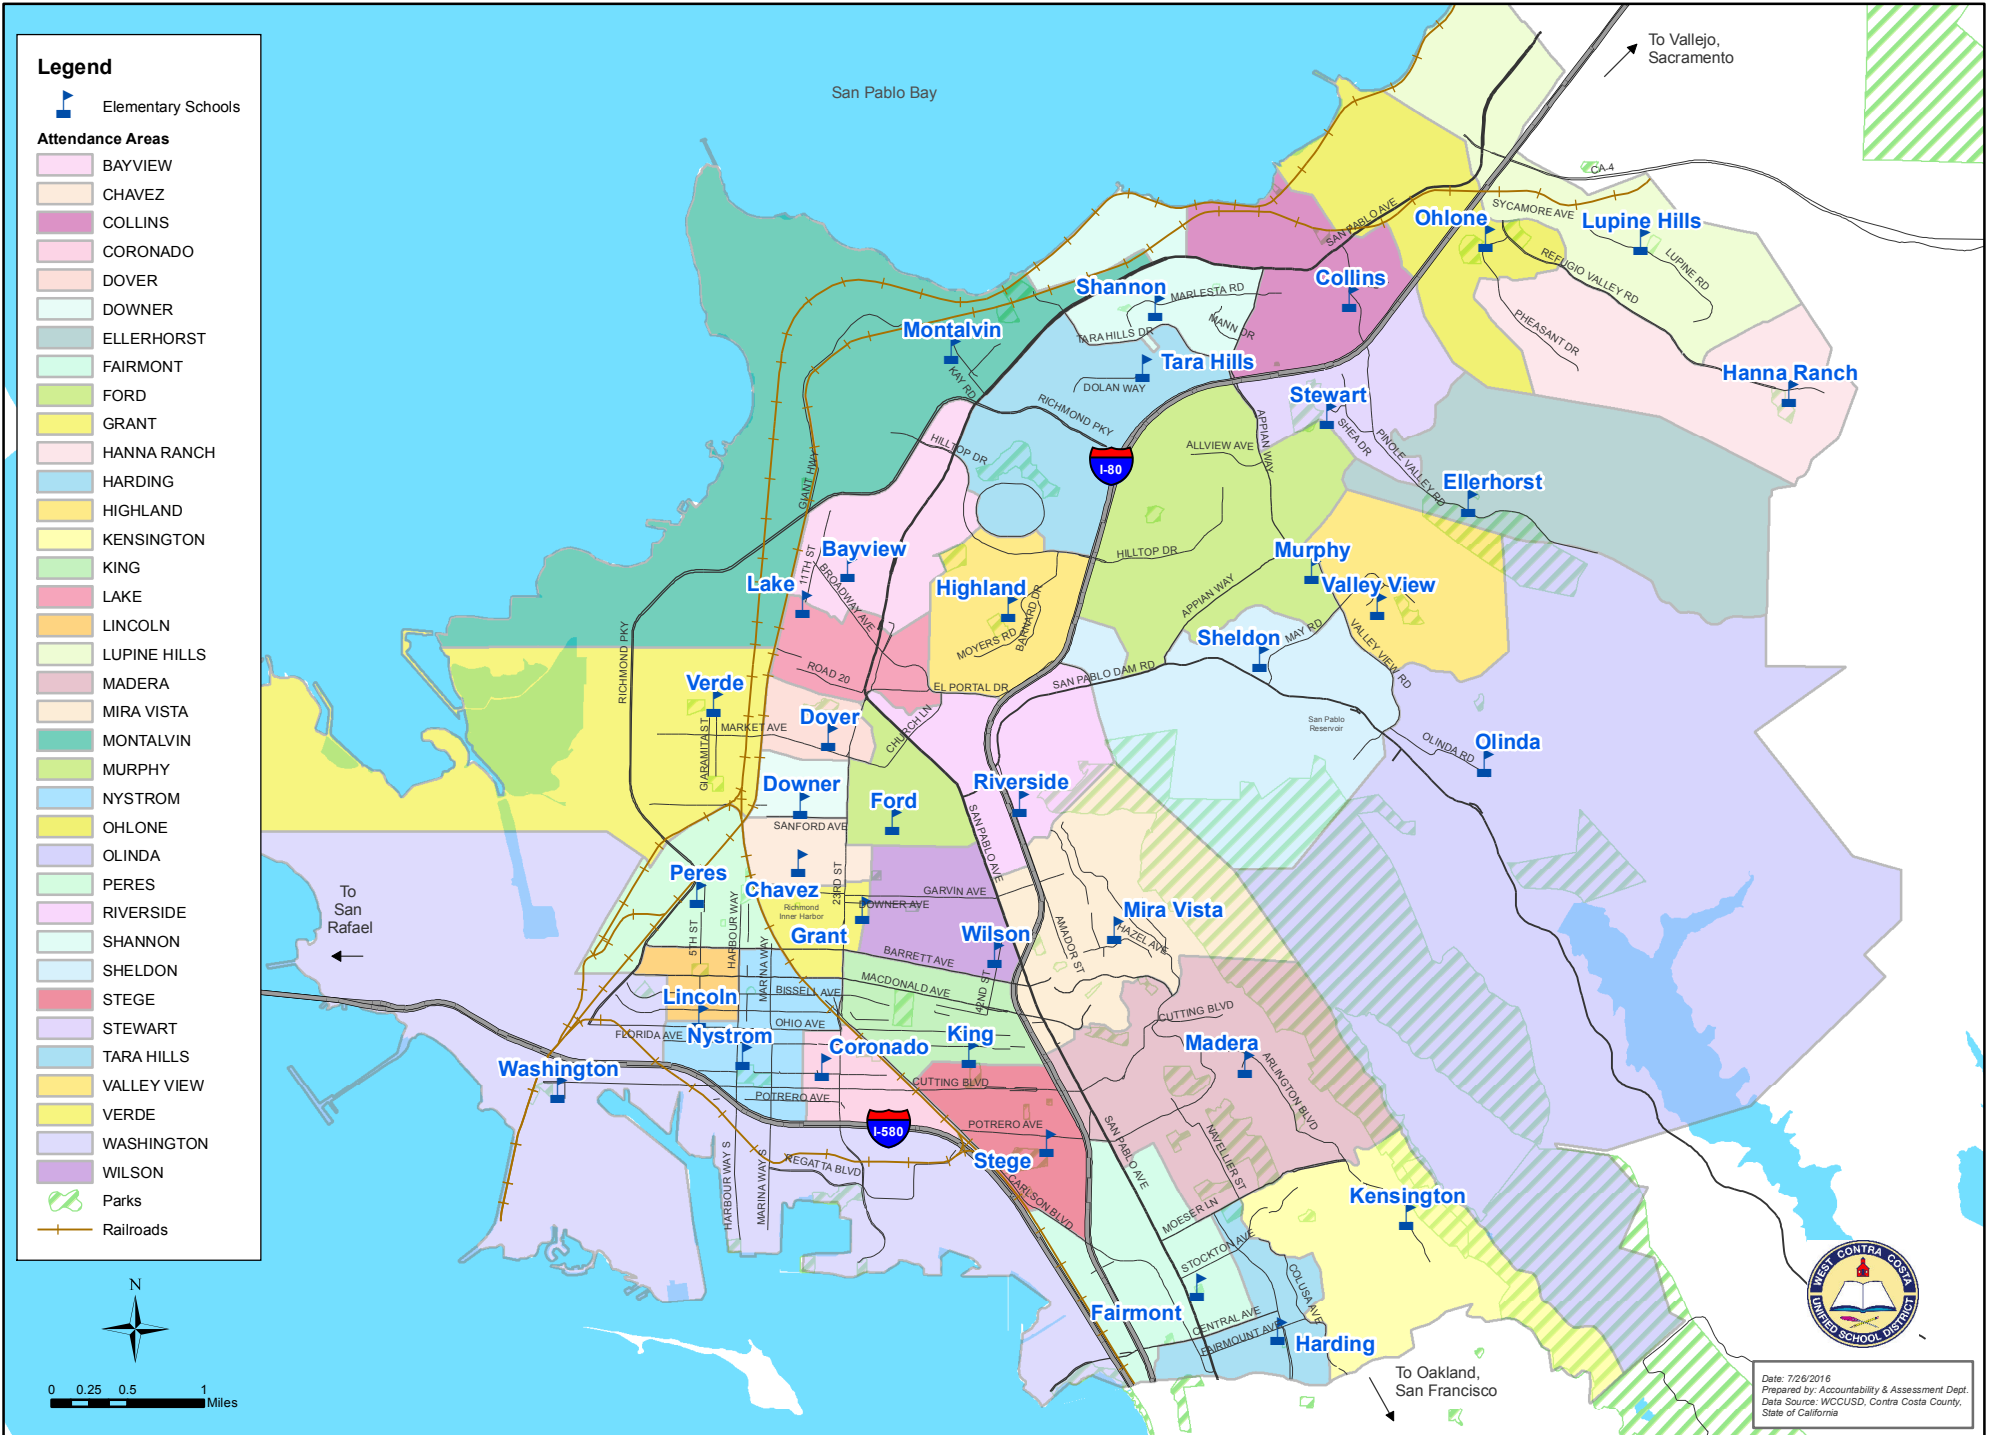

WCCUSD ELEMENTARY SCHOOL ATTENDANCE AREAS

Legend

- Elementary Schools
- **Attendance Areas**
- BAYVIEW
- CHAVEZ
- COLLINS
- CORONADO
- DOVER
- DOWNER
- ELLERHORST
- FAIRMONT
- FORD
- GRANT
- HANNA RANCH
- HARDING
- HIGHLAND
- KENSINGTON
- KING
- LAKE
- LINCOLN
- LUPINE HILLS
- MADERA
- MIRA VISTA
- MONTALVIN
- MURPHY
- NYSTROM
- OHLONE
- OLINDA
- PERES
- RIVERSIDE
- SHANNON
- SHELDON
- STEGE
- STEWART
- TARA HILLS
- VALLEY VIEW
- VERDE
- WASHINGTON
- WILSON
- Parks
- Railroads

0 0.25 0.5 1 Miles