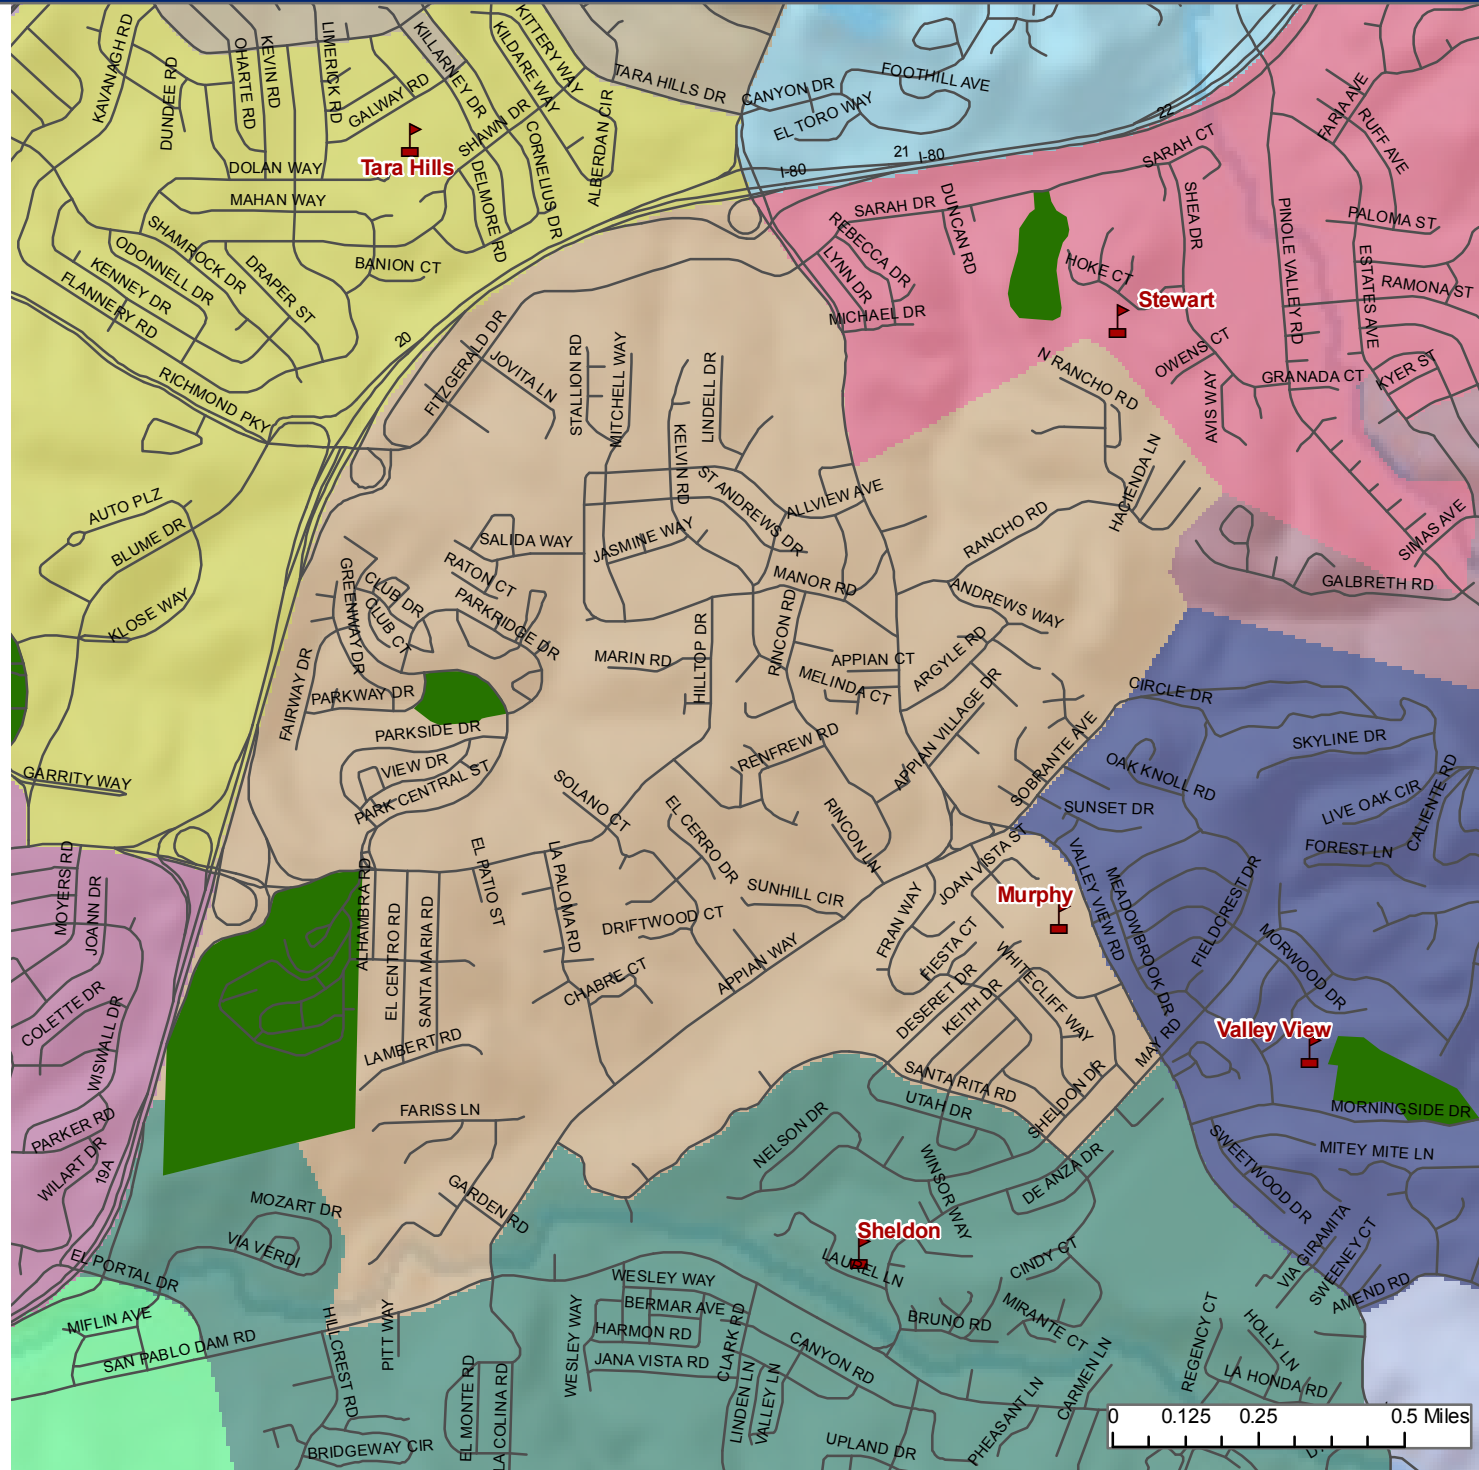

CLOSE UP OF REASSIGNED EL SOBRANTE ATTENDANCE AREA

West Contra Costa Unified School District
Elementary School Attendance Areas

Legend

-  Elementary Schools
-  Railroads
-  Parks and Open Space

Elementary School Boundaries

-  HIGHLAND
-  MURPHY
-  RIVERSIDE
-  SHELDON
-  STEWART
-  TARA HILLS
-  VALLEY VIEW