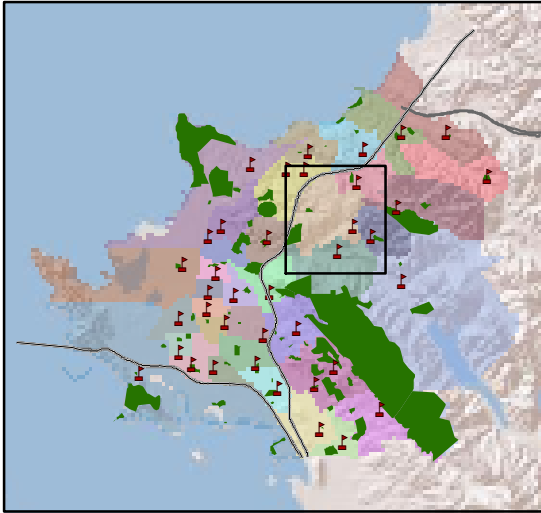

CLOSE UP OF REASSIGNED EL SOBRANTE ATTENDANCE AREA

West Contra Costa Unified School District
Elementary School Attendance Areas

Legend

-  Elementary Schools
-  Railroads
-  Parks and Open Space

Elementary School Boundaries

-  HIGHLAND
-  MURPHY
-  RIVERSIDE
-  SHELDON
-  STEWART
-  TARA HILLS
-  VALLEY VIEW