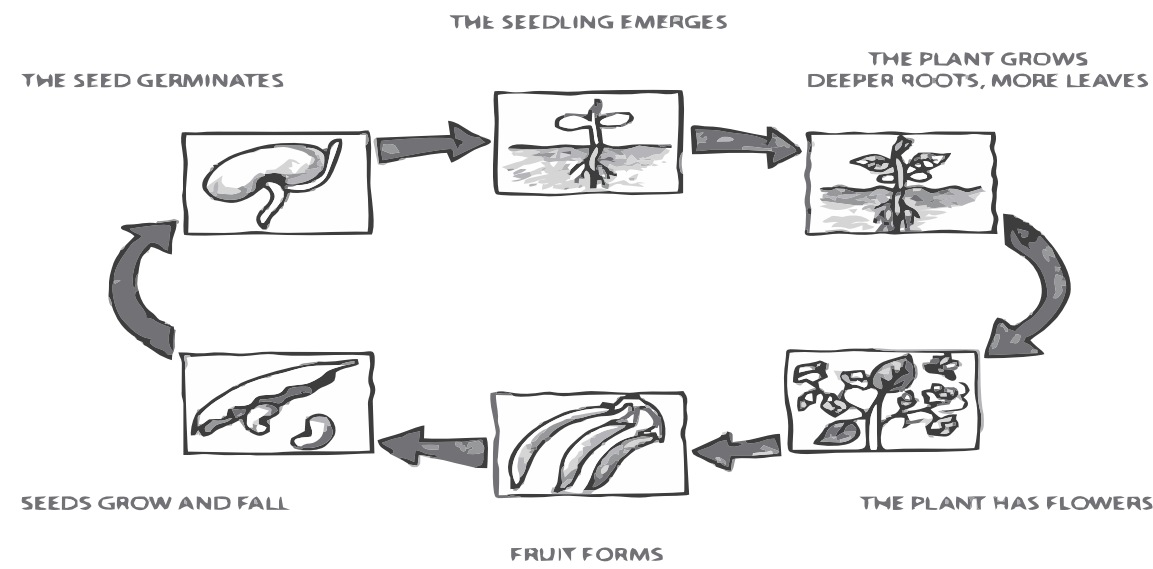

Coronado Cougars

Planter 1

LEFT

RIGHT

SIDE

SIDE

BOTTOM

WEDGES FOR TROUGH

DIVIDERS