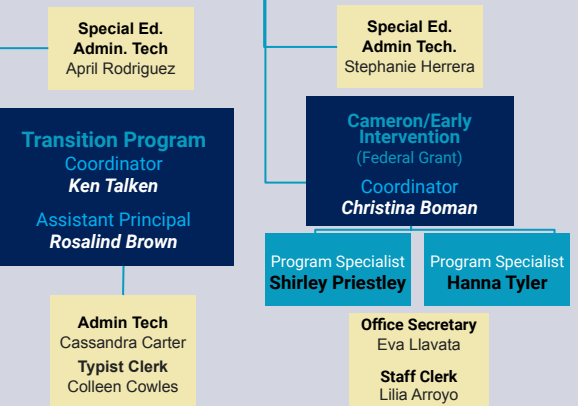

EDUCATIONAL SERVICES

Sonja Neely-Johnson
Interim Associate Superintendent/CAO

Meuy Saechao
Sr. Administrative Assistant

Special Education Department

Whole Child, Whole Community, Learning Everyday

Special Education Department Leads