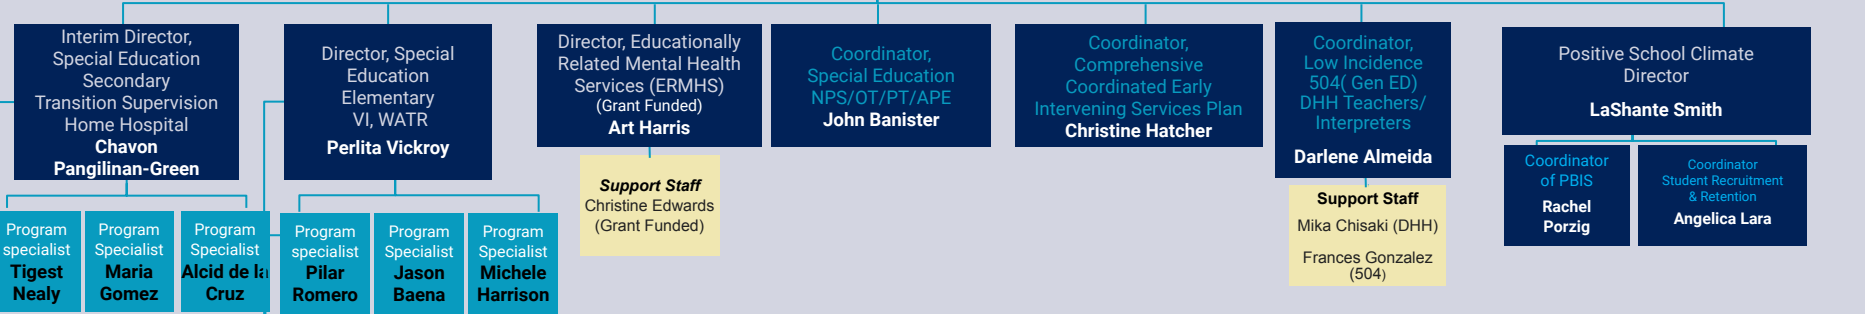

EDUCATIONAL SERVICES

Sonja Neely-Johnson
Interim Associate Superintendent/CAO

Meuy Saechao
Sr. Administrative Assistant

Special Education Department

Whole Child, Whole Community, Learning Everyday

Special Education Department Leads