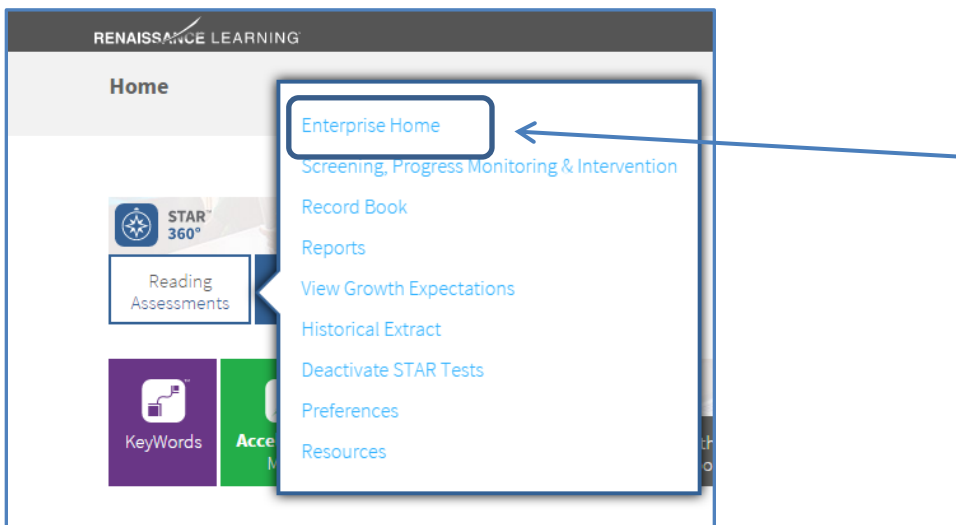

Renaissance Learning: Instructional Resources

Accessing Core Progress Learning Progressions

1. Log-in to Renaissance Learning

- URL: <https://hosted313.renlearn.com/282313> or <http://goo.gl/XgLFbn>
- Username: firstname.lastname
- Password: wccusd1 (if you have not yet selected your personal password)

2. Click **STAR Reading** or **STAR Early Literacy**, then **Enterprise Home**