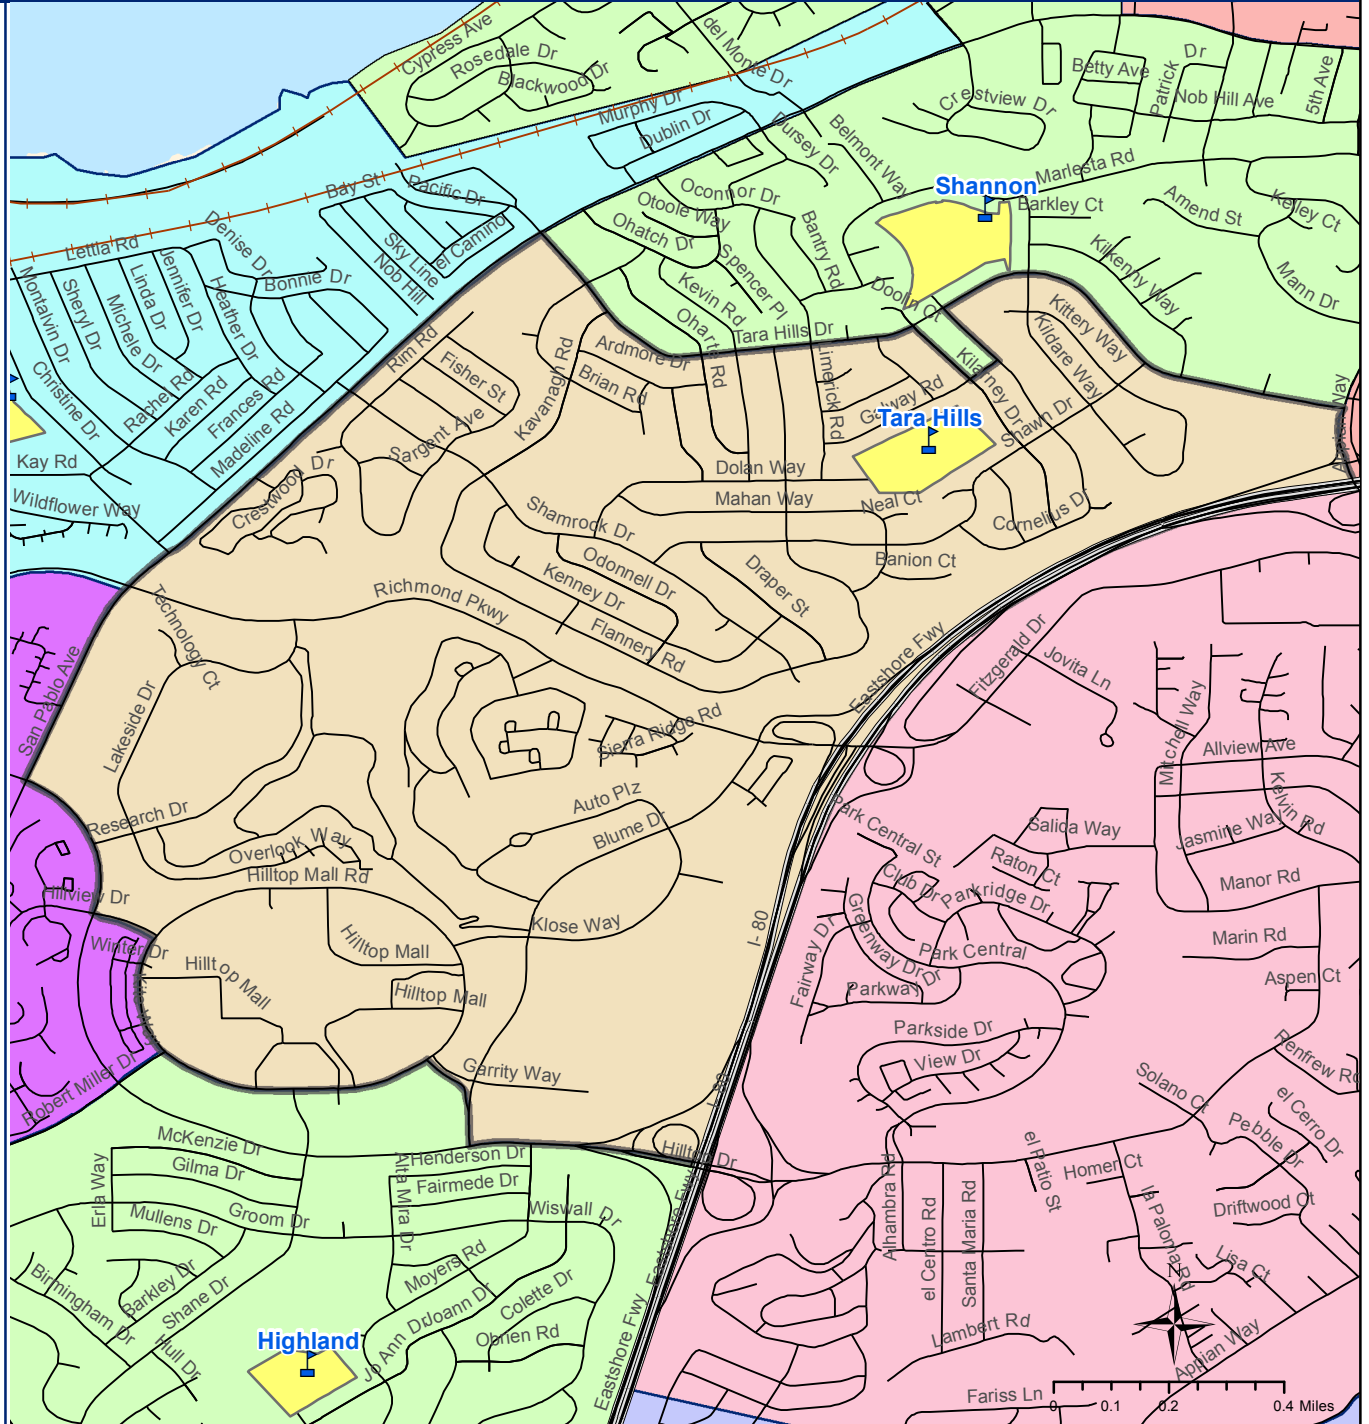

# Tara Hills Elementary School Attendance Area

West Contra Costa Unified School District  
Elementary School Attendance Areas

## Tara Hills Elementary School

2300 Dolan Way  
San Pablo, CA 94806  
(510) 231-1428

© July 2013, West Contra Costa Unified School District  
Prepared By: WCCUSD GIS and Demographics Office  
Data Sources: WCCUSD, Contra Costa County, State of CA