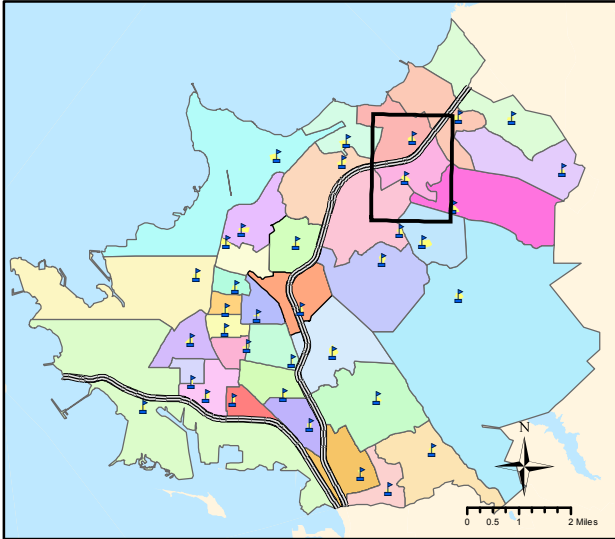

# Stewart Elementary School Attendance Area

## West Contra Costa Unified School District Elementary School Attendance Areas

### Stewart Elementary School

2040 Hoke Drive  
Pinole, CA 94564  
(510) 231-1410