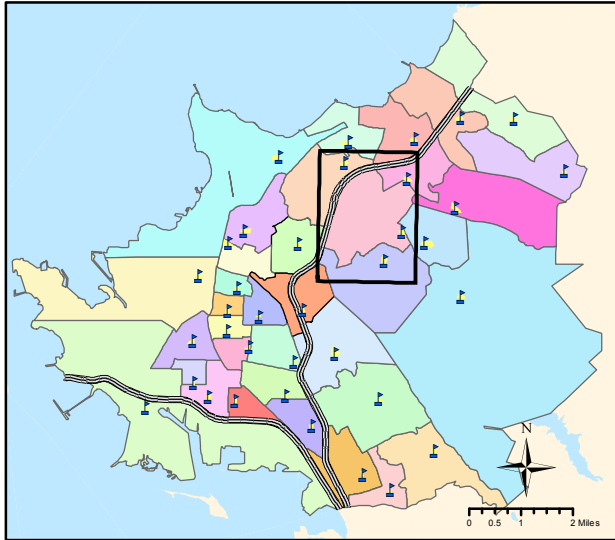

# Murphy Elementary School Attendance Area

West Contra Costa Unified School District  
Elementary School Attendance Areas

## Murphy Elementary School

4350 Valley View Road  
Richmond, CA 94803  
(510) 231-1427