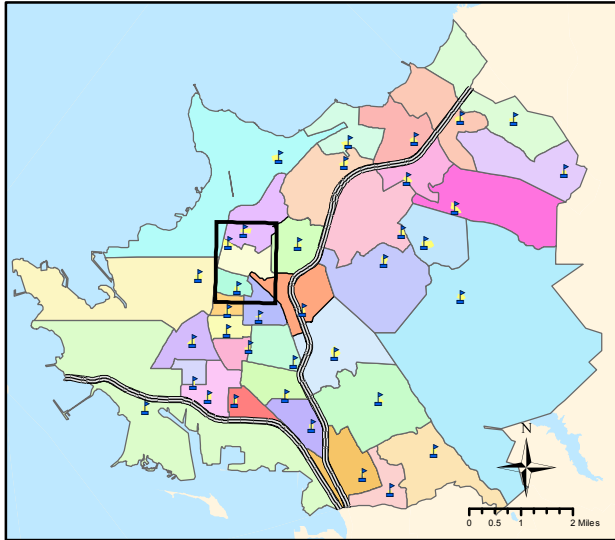

Lake Elementary School Attendance Area

West Contra Costa Unified School District
Elementary School Attendance Areas

Lake Elementary School

2700 11th Street
San Pablo, CA 94806
(510) 234-7395