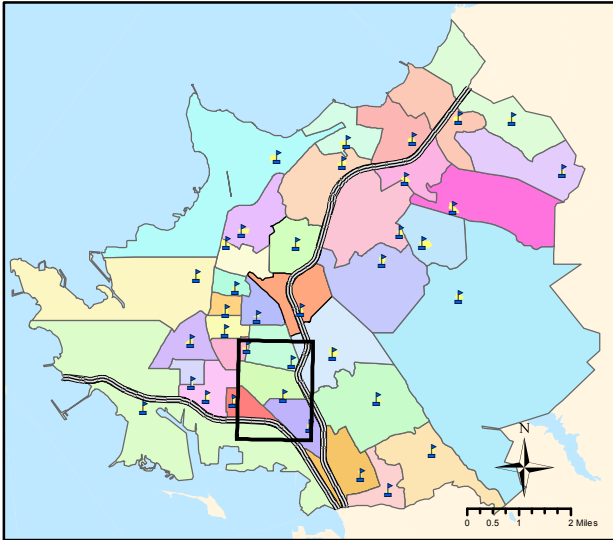

King Elementary School Attendance Area

West Contra Costa Unified School District Elementary School Attendance Areas

King Elementary School

4022 Florida Avenue
Richmond, CA 94804
(510) 231-1403