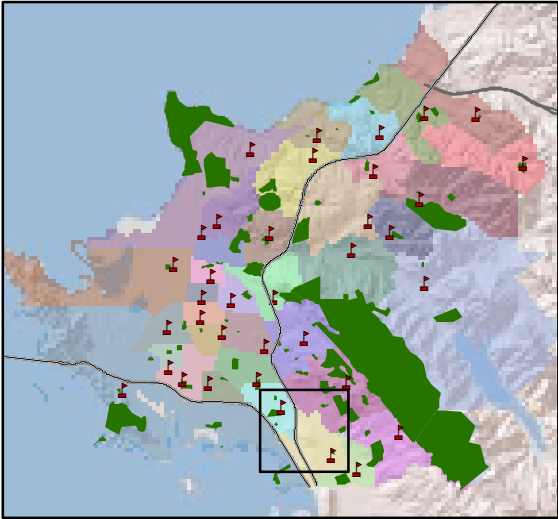

CLOSE UP OF REASSIGNED CASTRO ATTENDANCE AREA

West Contra Costa Unified School District
Elementary School Attendance Areas

Legend

- Elementary Schools
- Railroads
- Parks and Open Space

Elementary School Boundaries

- FAIRMONT
- HARDING
- KENSINGTON
- MADERA
- STEGE