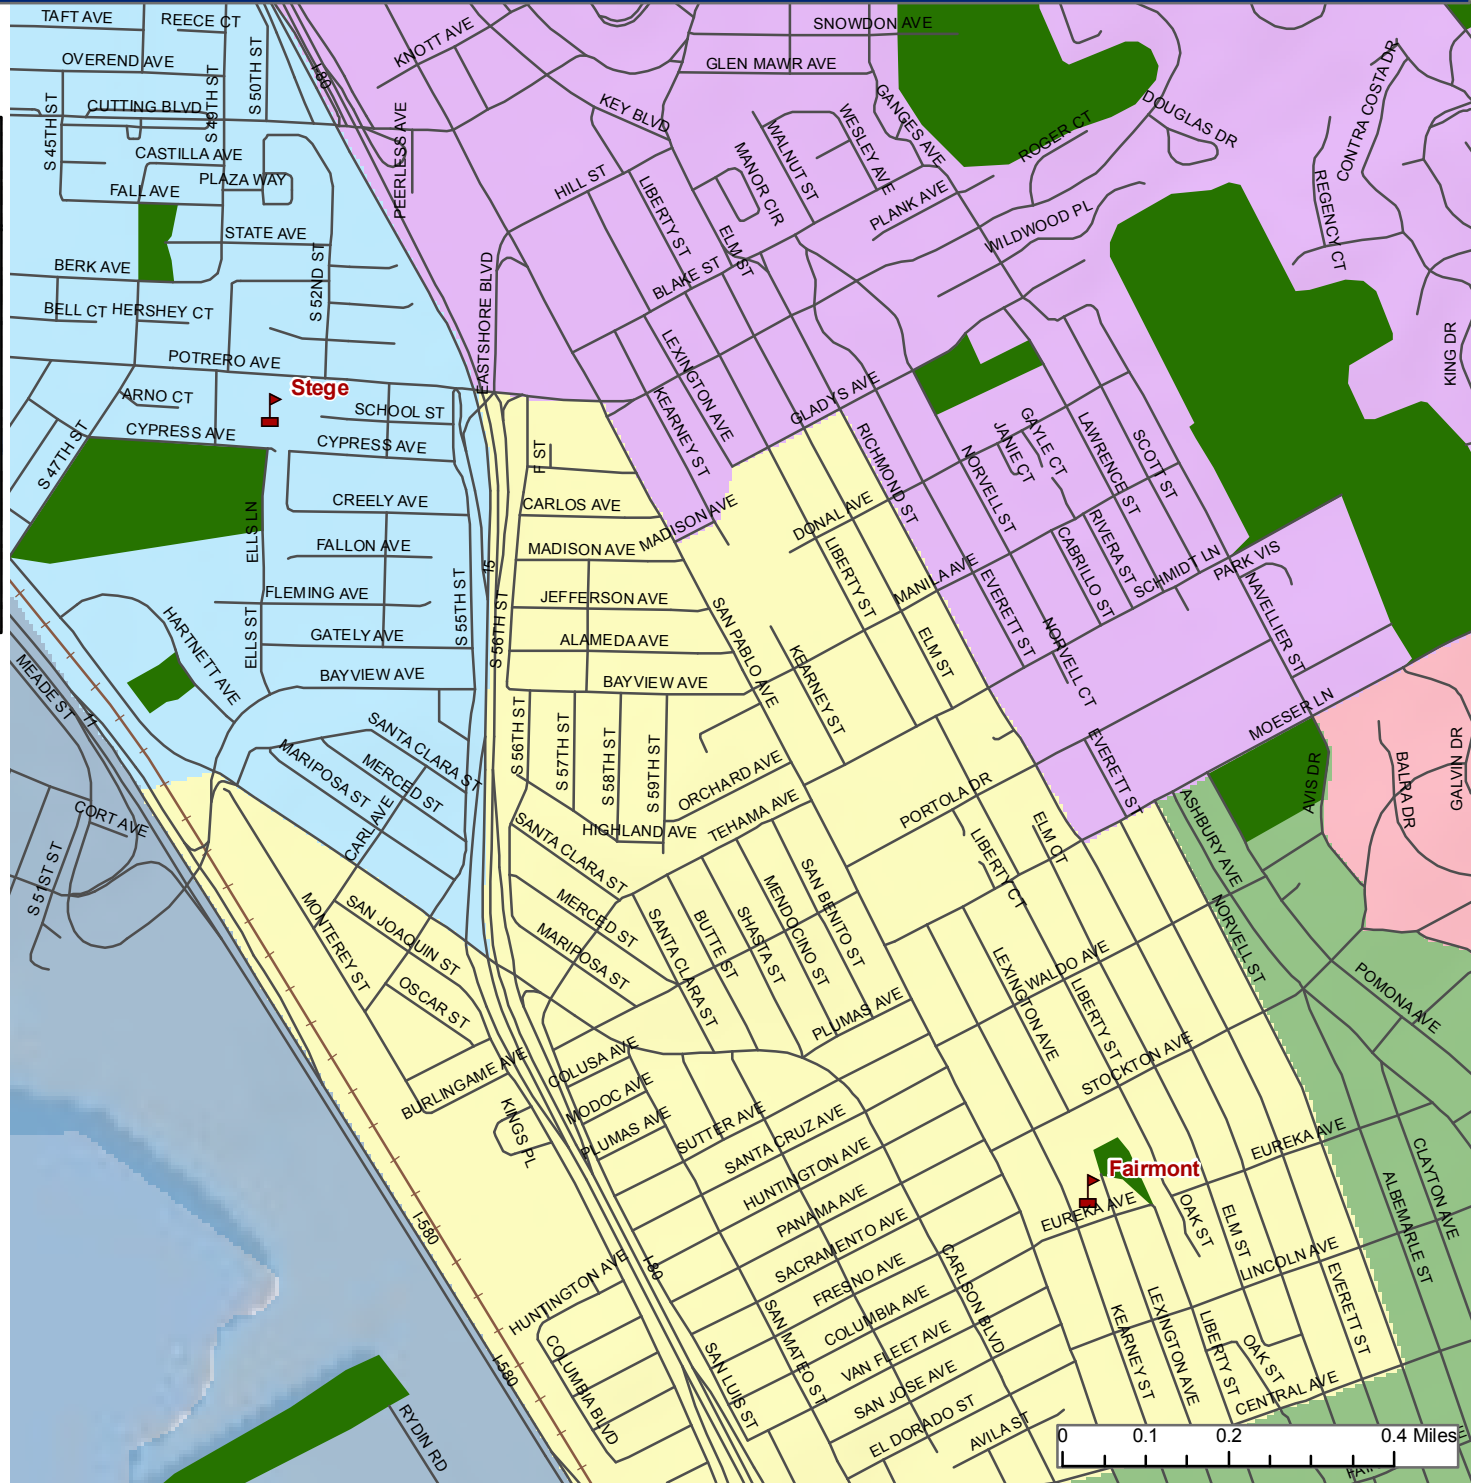

CLOSE UP OF REASSIGNED CASTRO ATTENDANCE AREA

West Contra Costa Unified School District
Elementary School Attendance Areas

Legend

- Elementary Schools
- Railroads
- Parks and Open Space

Elementary School Boundaries

- FAIRMONT
- HARDING
- KENSINGTON
- MADERA
- STEGE