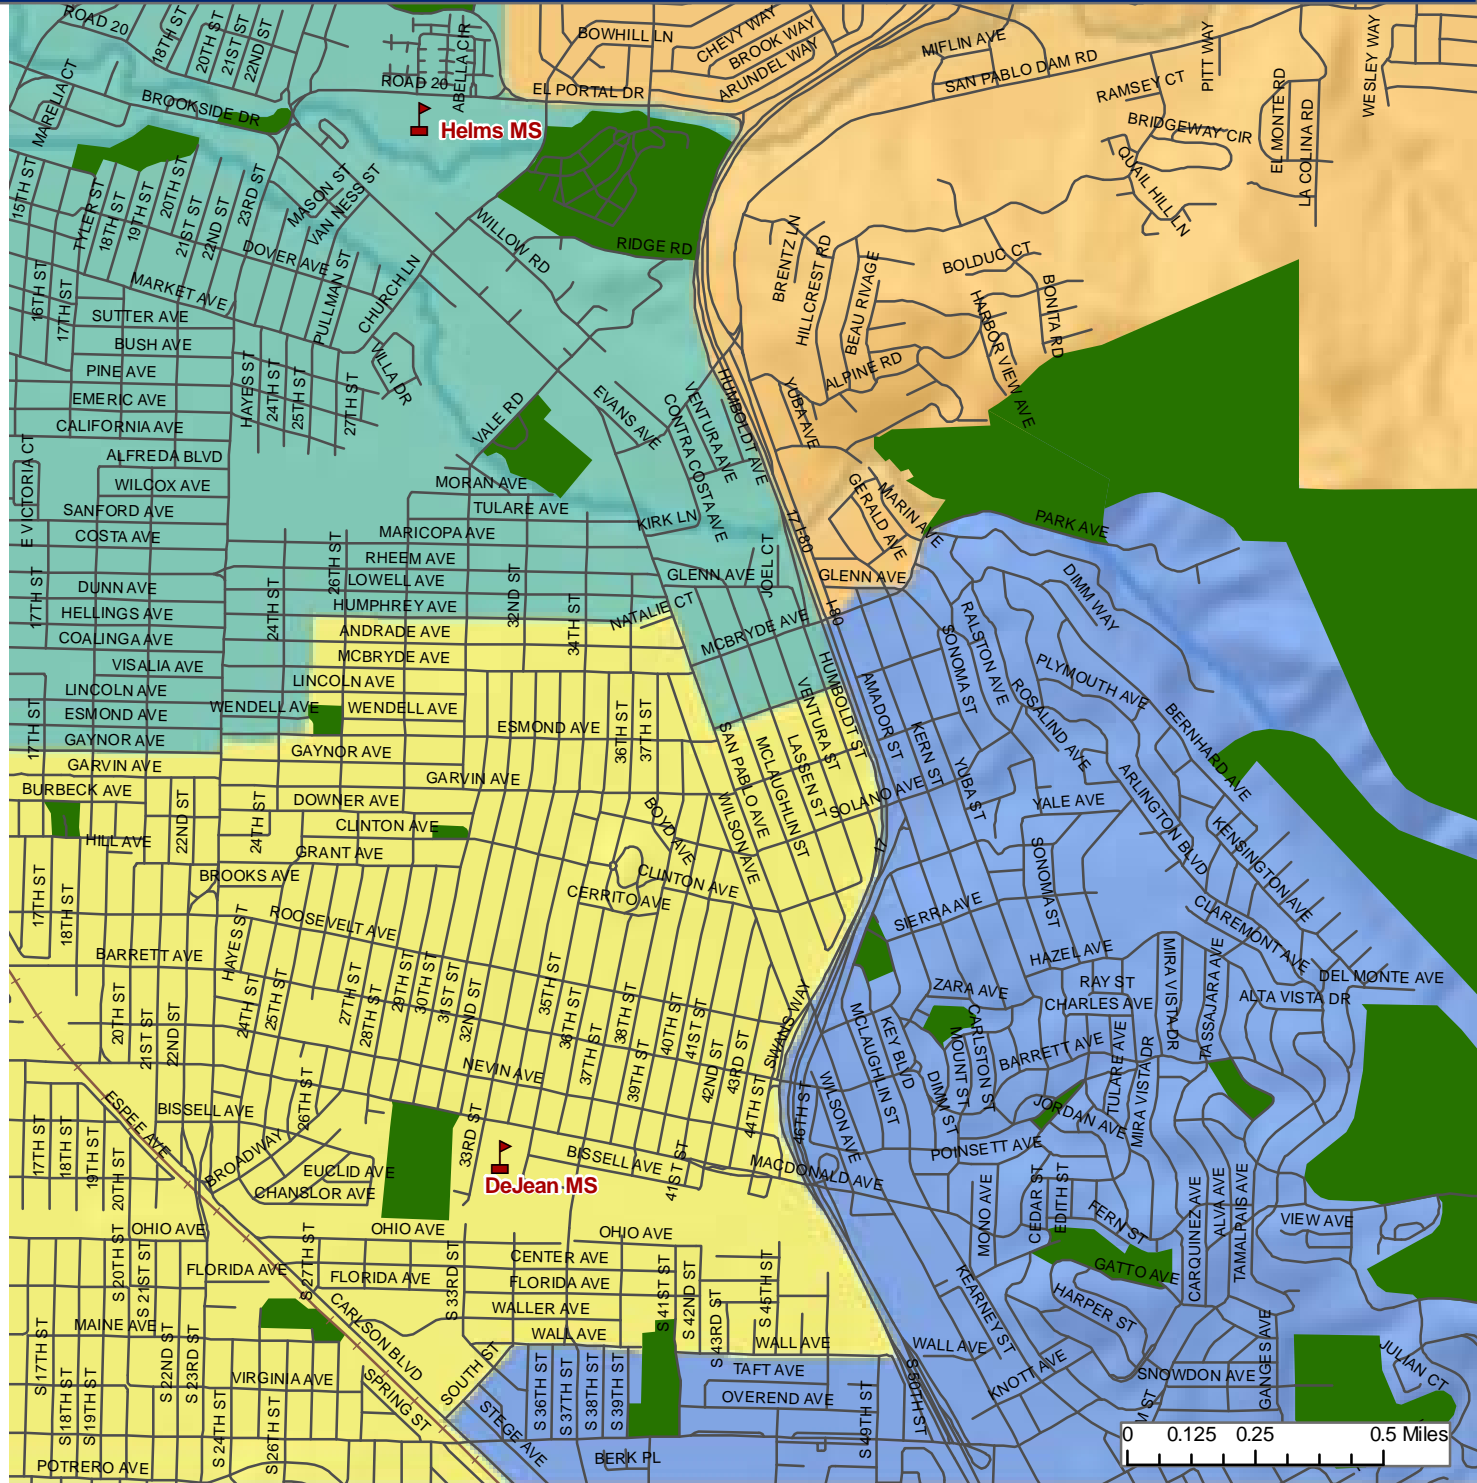

CLOSE UP OF REASSIGNED ADAMS ATTENDANCE AREA

West Contra Costa Unified School District
Middle School Attendance Areas

Legend

-  Middle schools
-  Railroads
-  Parks and Open Space
- Middle School Boundaries**
-  CRESPI
-  DEJEAN
-  HELMS
-  HERCULES
-  PINOLE
-  PORTOLA