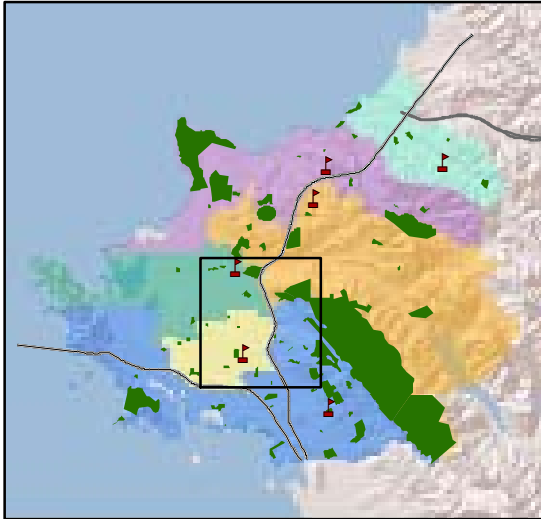

CLOSE UP OF REASSIGNED ADAMS ATTENDANCE AREA

West Contra Costa Unified School District
Middle School Attendance Areas

Legend

-  Middle schools
-  Railroads
-  Parks and Open Space
- Middle School Boundaries**
-  CRESPI
-  DEJEAN
-  HELMS
-  HERCULES
-  PINOLE
-  PORTOLA