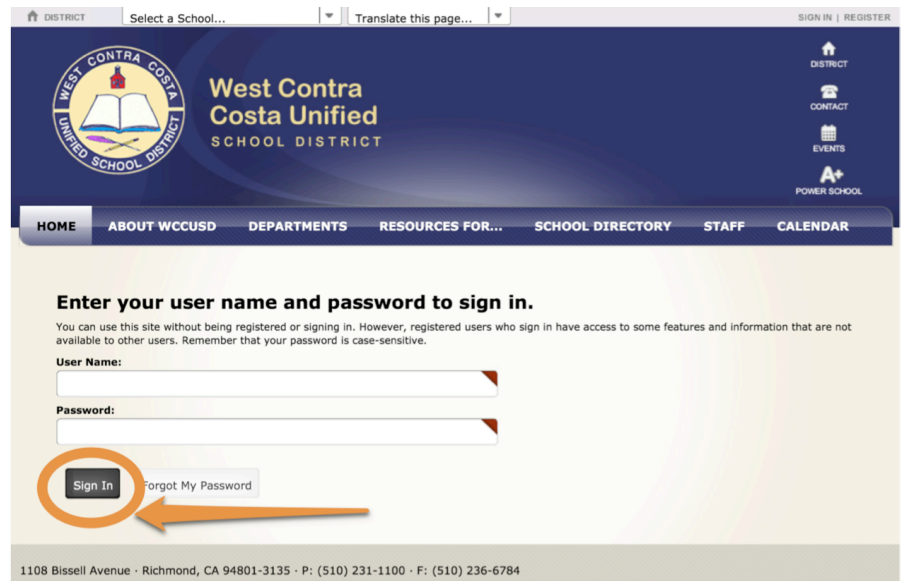

- Go to the District's website:

www.wccusd.net

- Click on SIGN IN (upper right hand corner).

Please note: your User Name is the first part of your email address up to the @ symbol

- Sign in using your email login information. Don't forget to click on Sign In!