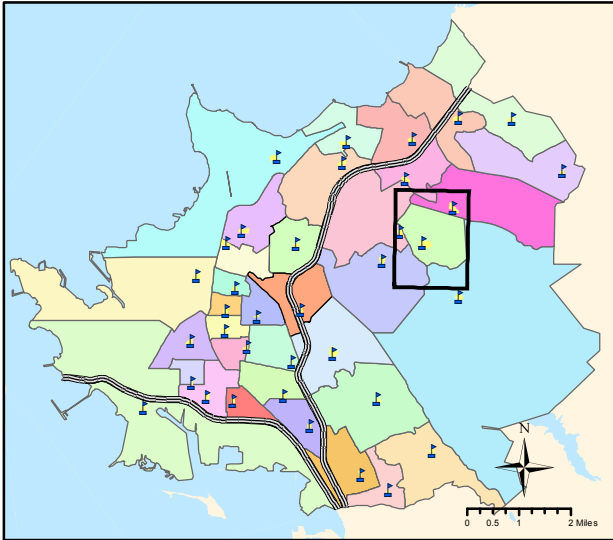

# Valley View Elementary School Attendance Area

West Contra Costa Unified School District  
Elementary School Attendance Areas

## Valley View Elementary School

3416 Maywood Drive  
Richmond, CA 94804  
(510) 223-6363