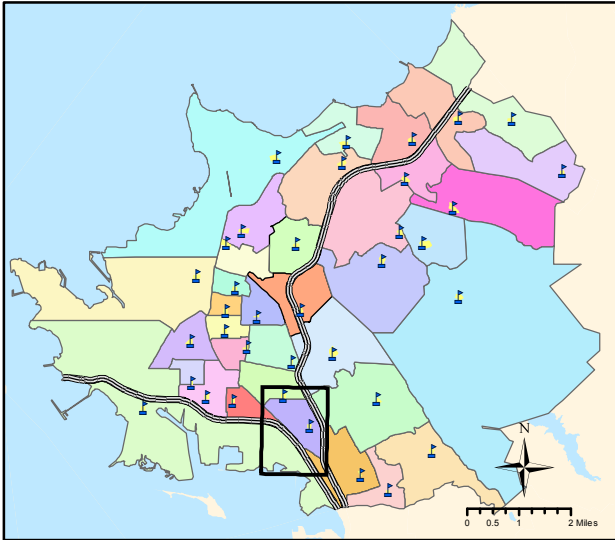

Stege Elementary School Attendance Area

West Contra Costa Unified School District Elementary School Attendance Areas

Stege Elementary School

4949 Cypress Avenue
Richmond, CA 94804
(510) 231-1425