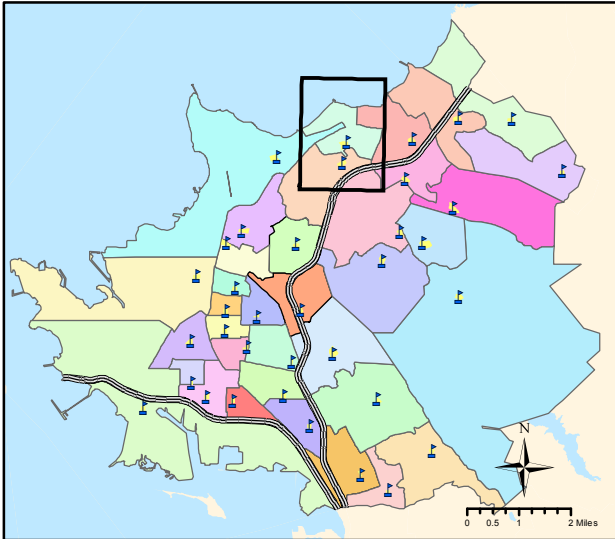

Shannon Elementary School Attendance Area

West Contra Costa Unified School District
Elementary School Attendance Areas

Shannon Elementary School

685 Marlesta Road
Pinole, CA 94564
(510) 799-8388