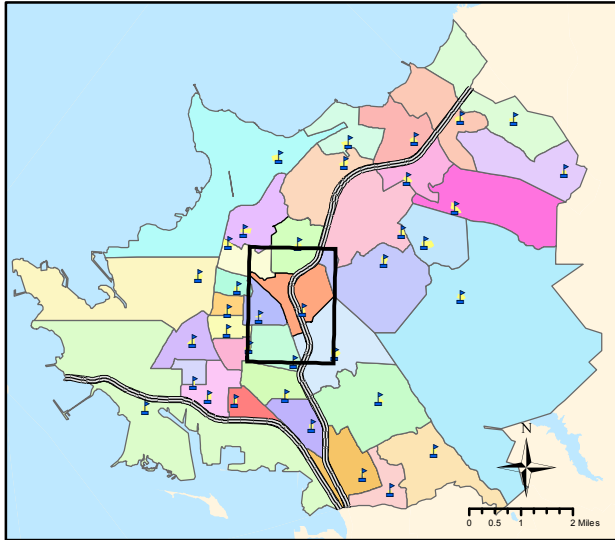

Riverside Elementary School Attendance Area

West Contra Costa Unified School District
Elementary School Attendance Areas

Riverside Elementary School

1300 Amador Street
San Pablo, CA 94806
(510) 231-1407