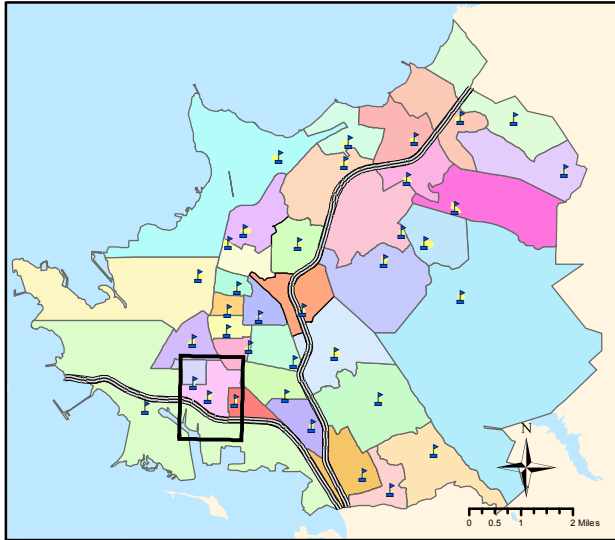

Nystrom Elementary School Attendance Area

West Contra Costa Unified School District
Elementary School Attendance Areas

Nystrom Elementary School

230 Harbour Way South
Richmond, CA 94804
(510) 231-1406