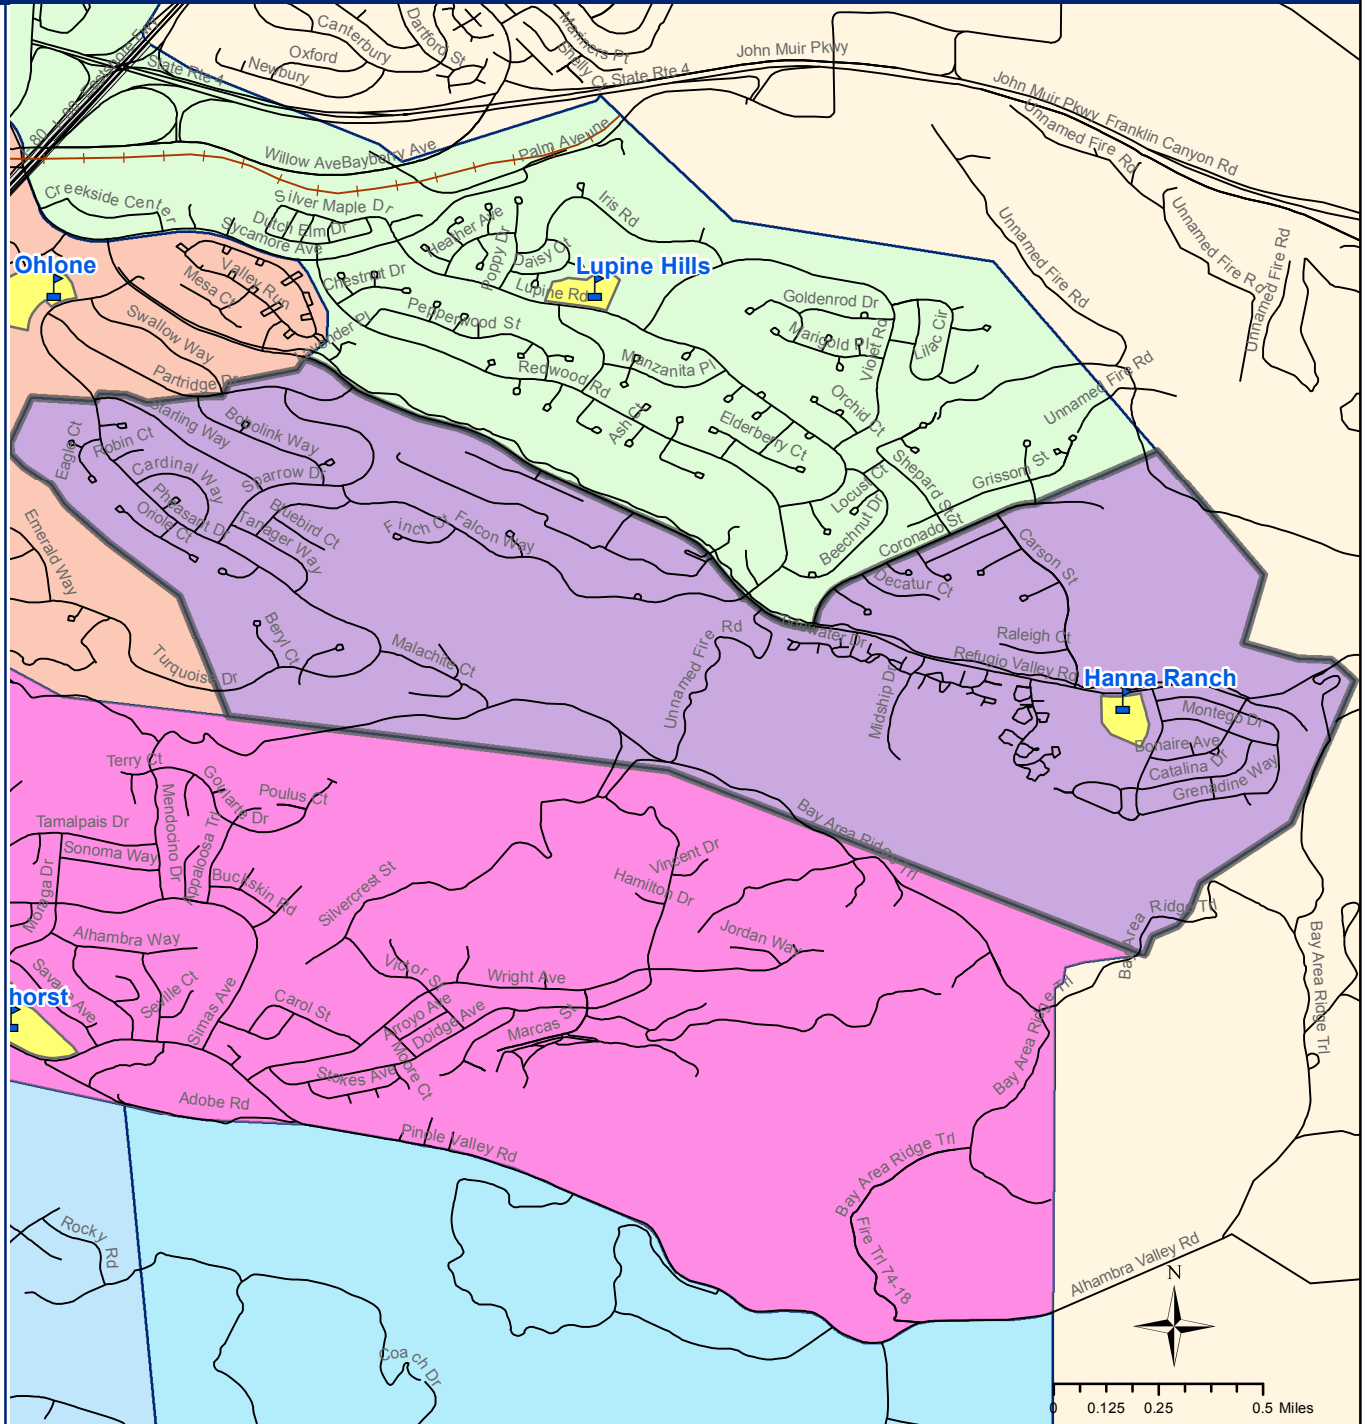

# Hanna Ranch Elementary School Attendance Area

West Contra Costa Unified School District  
Elementary School Attendance Areas

## Hanna Ranch Elementary School

2480 Refugio Valley Road  
Hercules, CA 94547  
(510) 799-8384

© July 2013, West Contra Costa Unified School District  
Prepared By: WCCUSD GIS and Demographics Office  
Data Sources: WCCUSD, Contra Costa County, State of CA