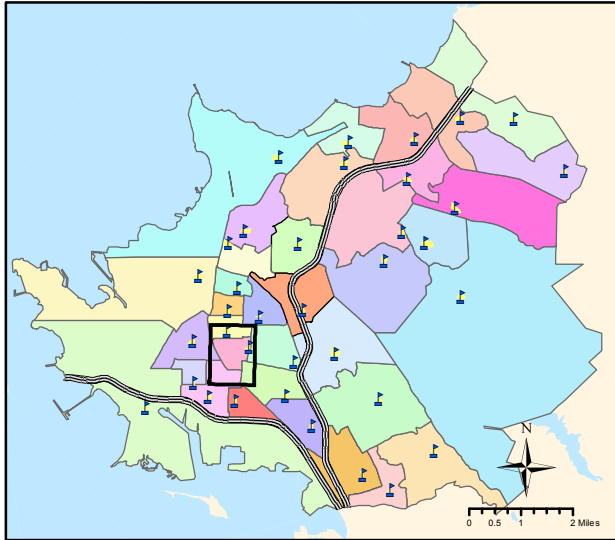

Grant Elementary School Attendance Area

West Contra Costa Unified School District
Elementary School Attendance Areas

Grant Elementary School

2400 Downer Avenue
Richmond, CA 94804
(510) 231-1422