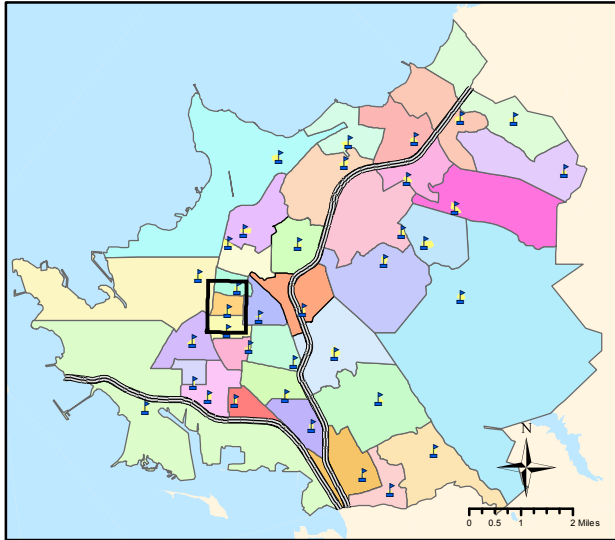

# Downer Elementary School Attendance Area

West Contra Costa Unified School District  
Elementary School Attendance Areas

## Downer Elementary School

1231 18th Street  
San Pablo, CA 94806  
(510) 231-1435